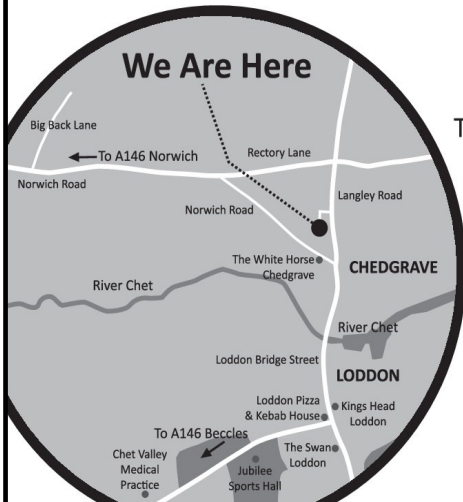

S.J. Scarlett

VEHICLE ENGINEERS (Established 2010)

24 HR RECOVERY SERVICE

Servicing • Repairs • MOT's
Tyres, Batteries, Exhausts, Supplied & Fitted

Aircon Re-Gas from £30
Courtesy Car Available

UNIT 10

Langley Road Industrial Estate,
Chedgrave, Norfolk, NR14 6HD.

Tel: 01508 521886

Mobile: 07900 215787

E-Mail: sjscarlettLtd@gmail.com